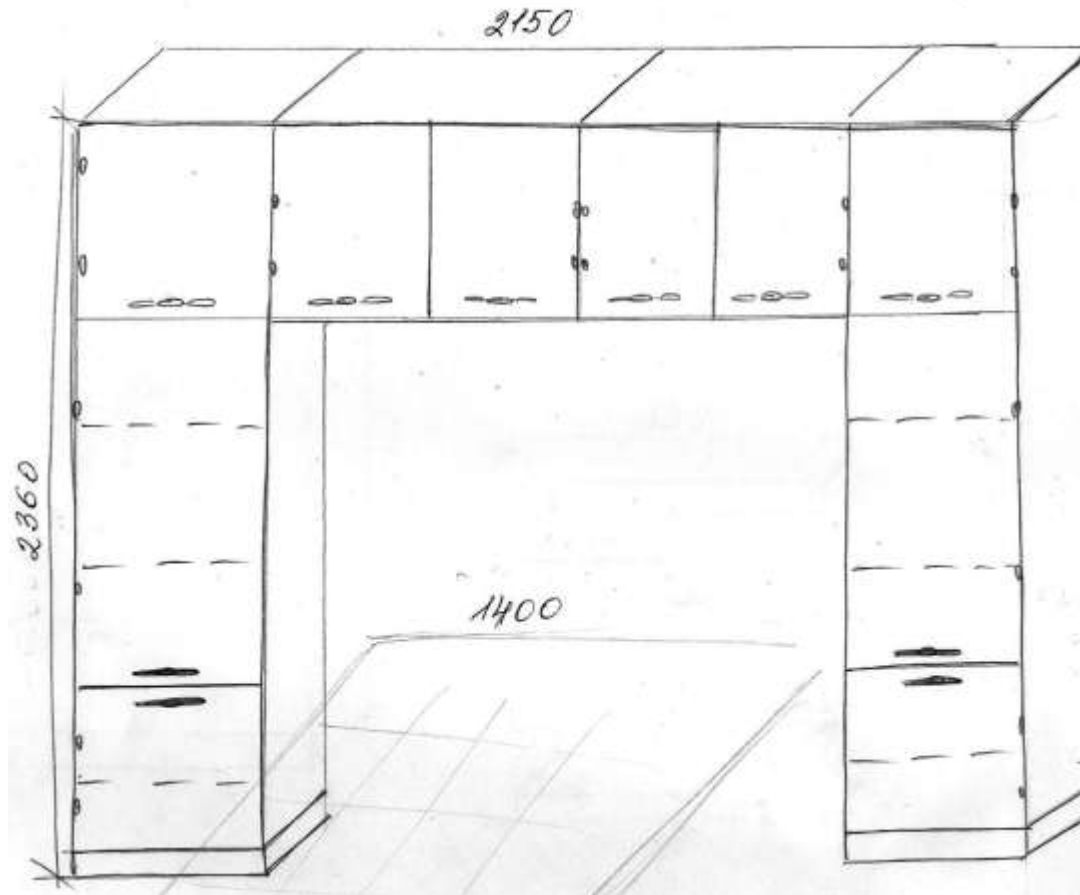

A.O. Keystone Moldova

Schițele și dimensiunile mobilei pentru dotarea Locuinței Protejate din s. Oxentea

Denumire	Dimensiuni mm	
Bucătărie	2900 x 1700	 <p>The sketch shows a kitchen layout with the following dimensions and features:</p> <ul style="list-style-type: none">Top left cabinet: 370 mm wide.Top middle cabinet: 600 mm wide.Top right cabinet: 200 mm wide.Corner cabinet: 600 mm wide.Bottom left cabinet: 370 mm wide.Bottom middle cabinet: 600 mm wide.Bottom right cabinet: 600 mm wide.Bottom far right cabinet: 620 mm wide.Island cabinet: 800 mm wide.Island cabinet: 800 mm wide.Refrigerator: 600 mm wide.Refrigerator: 620 mm wide. <p>Other features include a sink, a stove, an oven, and a refrigerator labeled "Frigider".</p>

Masa de Bucătărie	1000 x 700	
Comoda	700 x 860 x 550	

Dulap
1

2360 x 700
x 600

Dulap
2

2150 x 2360
x 350

Dulap
3

1700 x 400
x 350

Dulap
4

850 x 530 x
320