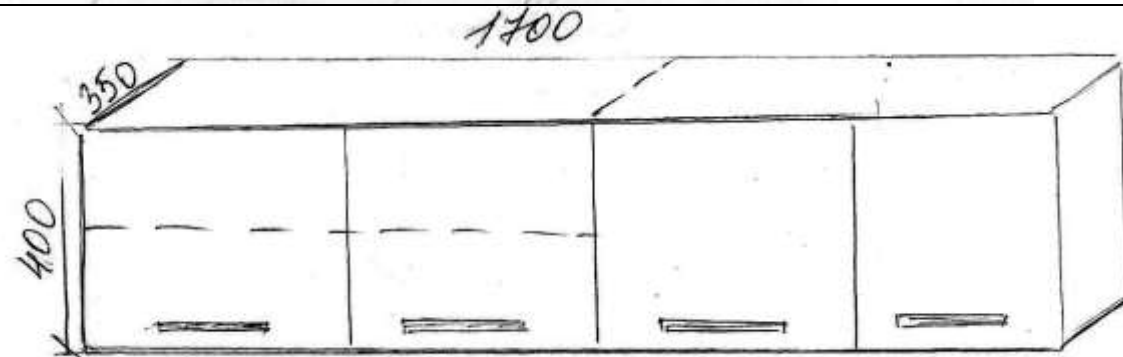

A.O. Keystone Moldova

Schițele și dimensiunile mobilei pentru dotarea Locuinței Protejate din s. Oxentea

Denumire	Dimensiuni mm	
Bucătărie	2900 x 1700	 <p>The sketch shows a kitchen layout with the following dimensions and features:</p> <ul style="list-style-type: none">Top left cabinet: 370 mm wide.Top middle cabinet: 600 mm wide.Top right cabinet: 200 mm wide.Corner cabinet: 600 mm wide.Bottom left cabinet: 370 mm wide.Bottom middle cabinet: 600 mm wide.Bottom right cabinet: 600 mm wide.Bottom far right cabinet: 620 mm wide.Island cabinet: 800 mm wide.Island cabinet: 800 mm wide.Refrigerator: 600 mm wide.Refrigerator: 620 mm wide. <p>Other features include a sink, a stove, an oven, and a refrigerator labeled "Frigider".</p>

Masa de Bucătărie	1000 x 700	
Comoda	700 x 860 x 550	

Dulap
1

2360 x 700
x 600

Dulap
2

2150 x 2360
x 350

Dulap
3

1700 x 400
x 350

Dulap
4

850 x 530 x
320