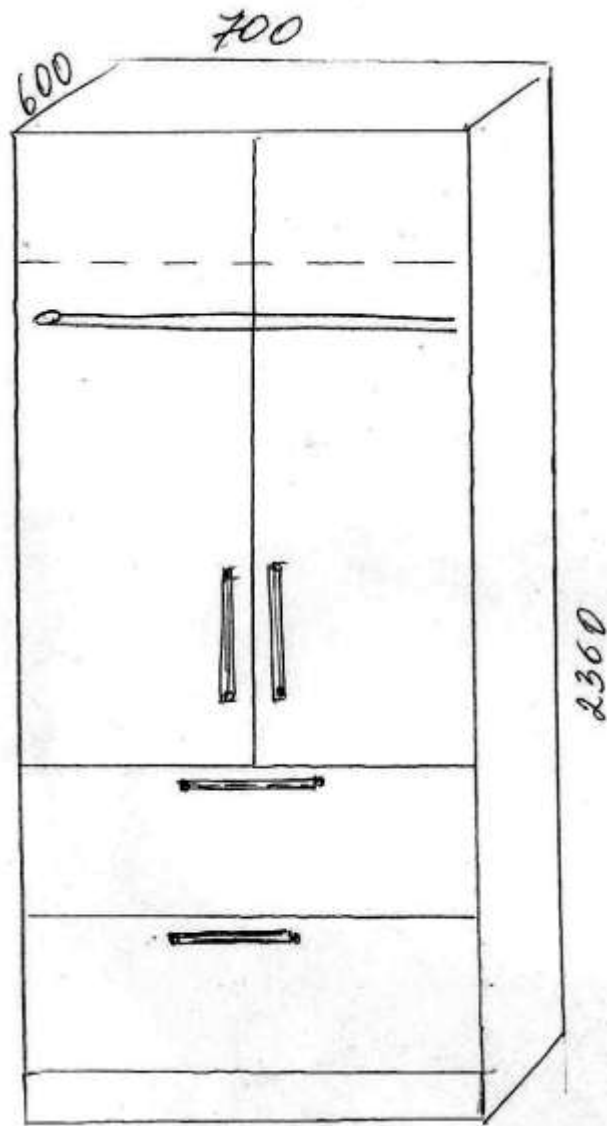

A.O. Keystone Moldova

Schițele și dimensiunile mobilei pentru dotarea Locuinței Protejate din s. Oxentea

Denumire	Dimensiuni mm	
Bucătărie	2900 x 1700	 <p>The sketch shows a kitchen layout with the following dimensions and features:</p> <ul style="list-style-type: none">Top left cabinet: 370 mm wide.Top middle cabinet: 600 mm wide.Top right cabinet: 200 mm wide.Corner cabinet: 600 mm wide.Bottom left cabinet: 370 mm wide.Bottom middle cabinet: 600 mm wide.Bottom right cabinet: 600 mm wide.Bottom far right cabinet: 620 mm wide.Island cabinet: 800 mm wide.Island cabinet: 800 mm wide.Refrigerator: 600 mm wide.Refrigerator: 620 mm wide. <p>Other features include a sink, a stove, an oven, and a refrigerator labeled "Frigider".</p>

Masa de Bucătărie	1000 x 700	
Comoda	700 x 860 x 550	

Dulap
1

2360 x 700
x 600

Dulap
2

2150 x 2360
x 350

Dulap
3

1700 x 400
x 350

Dulap
4

850 x 530 x
320